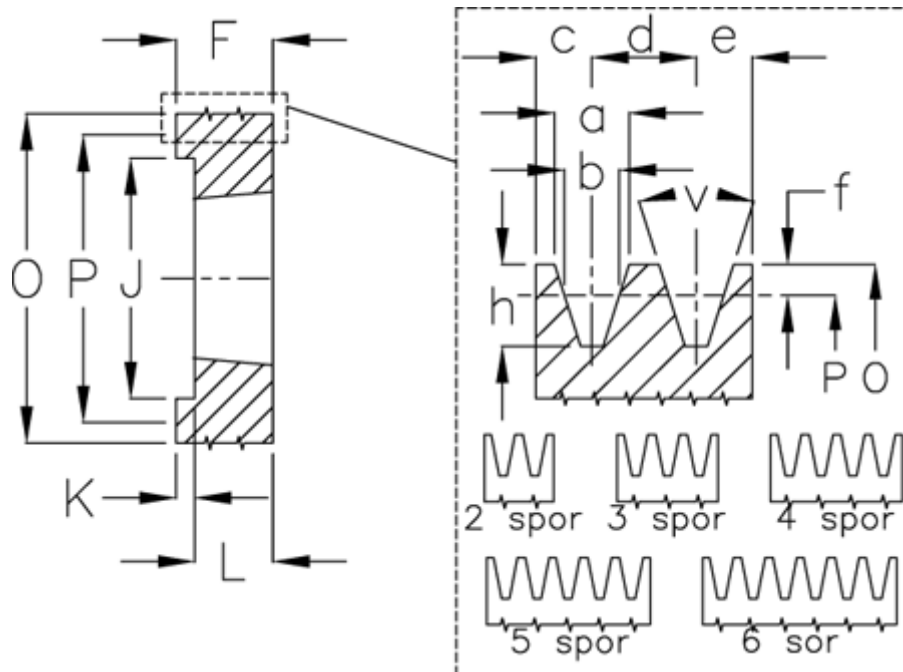

Article number: 604113010605

Description: V-belt pulley SPZ 106/5 TL2012

Measures

a	= 9,7	For bush	= 2012	P	= 106
b	= 8,5	h	= 11	Type	= SPZ
Bush ζ max	= 50	J	= 76.0	v	= 38 grader
c	= 8	K	= 32		
d	= 12	L	= 32		
e	= 8	m	= -		
f	= 2	Number of ribs	= 5		
F	= 64	O	= 110		